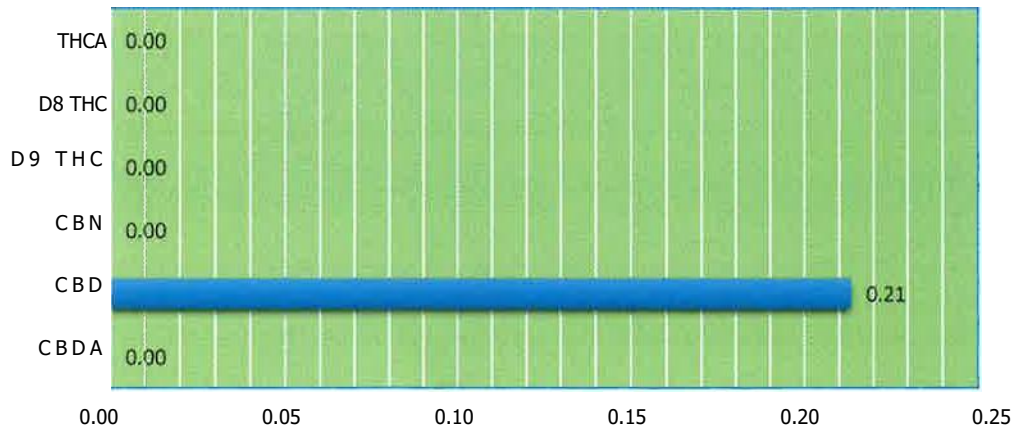

% Cannabinoids

LuAnn Breeding, Laboratory Manager